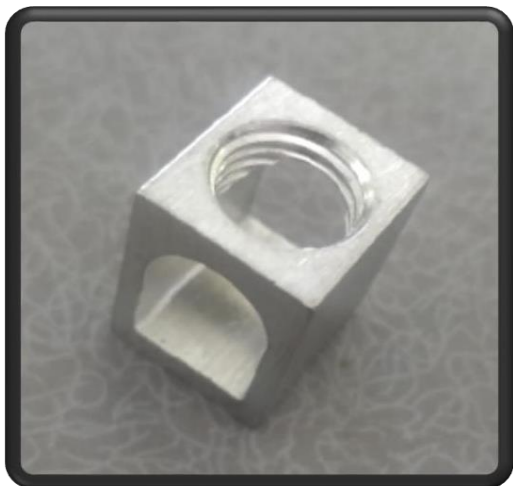

JIVI INDUSTRIES

Mechanical Processing Work, Fabrication, Trading

Address : 558/1/2/7, Samarth, Mahadev colony, Near canal road,
Makhmalabad, Nashik-422003, Maharashtra, India.

9834083104 , 9167364409

contact@jiviindustries.com jiviindustries.com

2) Aluminum Lugs