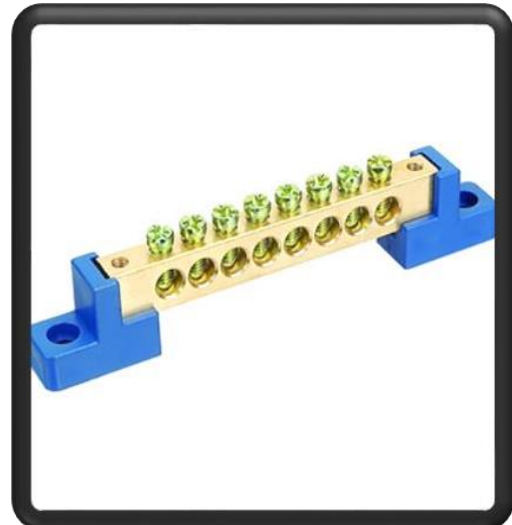

JIVI INDUSTRIES

Mechanical Processing Work, Fabrication, Trading

Address : 558/1/2/7, Samarth, Mahadev colony, Near canal road, Makhmalabad, Nashik-422003, Maharashtra, India.

9834083104 , 9167364409

contact@jiviindustries.com jiviindustries.com

Our Products

1) Terminal Links